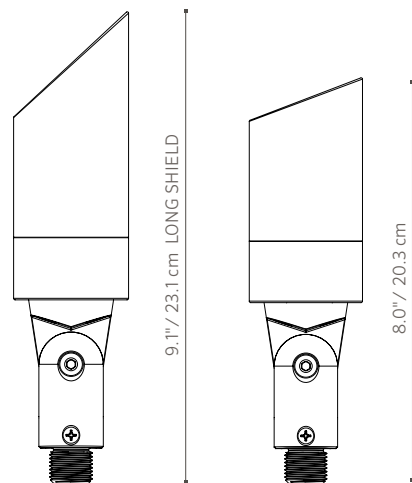

MU: Up Light

MATERIALS:	Die-cast aluminum A380 housing and shroud with stainless steel hardware. Die-cast zinc/aluminum alloy knuckle
SOCKET:	MR16 GU5.3 socket with retaining clips
WIRING:	18 AWG SPT-1W 105° C 300V
POWER:	Input 10-15VAC/VDC 50/60Hz. Remote transformer required (sold separately)
LAMP OPTIONS:	No Lamp, LED lamp, ZD LED lamp, Halogen