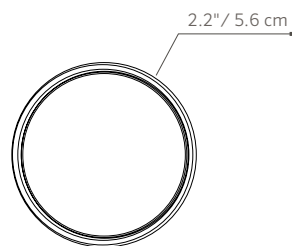

MU: Up Light

MATERIALS:	Die-cast aluminum A380 housing and shroud with stainless steel hardware. Die-cast zinc/aluminum alloy knuckle
SOCKET:	MR16 GU5.3 socket with retaining clips
WIRING:	18 AWG SPT-1W 105° C 300V
POWER:	Input 10-15VAC/VDC 50/60Hz. Remote transformer required (sold separately)
LAMP OPTIONS:	No Lamp, LED lamp, ZD LED lamp, Halogen