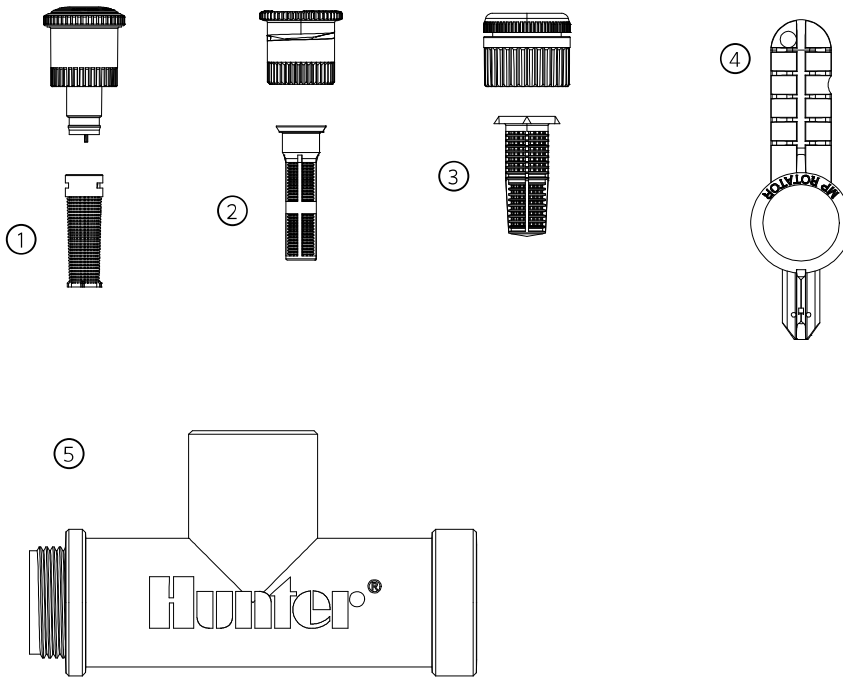

NOZZLES

MP ROTATOR® AND SPRAY NOZZLES

ITEM	DESCRIPTION	CATALOG NO.
1	MP Rotator Filter Screen	Very Fine - MP800SR90 MP8SCREENSP
		Fine - MP800SR360, MP815, MP1000, MP2000, MPStrips, MPCorner MPFSCREENSP
		Coarse - MP3000, MP3500 MPCSCREENSP
2	Spray Nozzle Filter Screen	Fine - Gray Filter Screen 464716SP
		Coarse - Black Filter Screen 464717SP
3	Bubbler Filter Screen	207700SP
4	MP Adjustment Tool	MPTOOL
5	Pressure Gauge Adapter	MPADAPTERSP
6	Pressure Gauge with Adapter	MPGAUGE

PSU-02, 04, 06: PS ULTRA SPRAY SPRINKLER

ITEM	DESCRIPTION	CATALOG NO.
1	Body Cap Standard (Black)	162600
2	Spring Seat	181100
3	Ratchet Ring	162700
4	Filter Screen (4" (10 cm) and 6" (15 cm) Models Only)	162900SP
5	Check Valve Assembly	462237SP