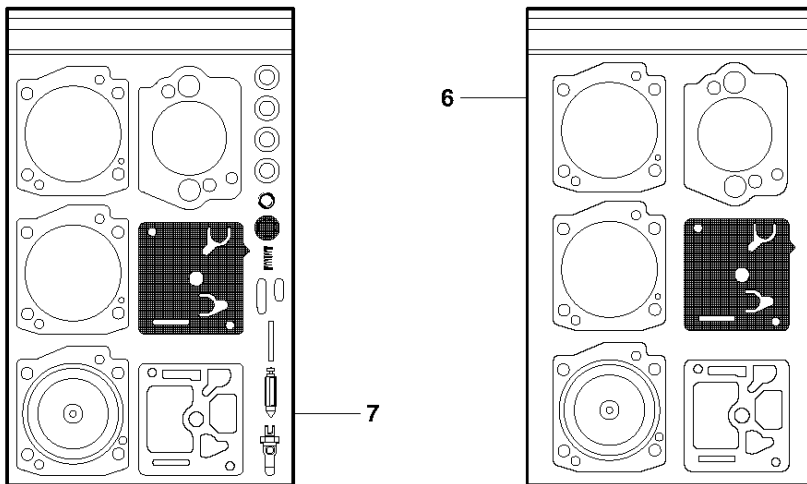

SPARE PARTS LIST

POWER CUTTERS

K 770, 2017-11

A K770
AIR FILTER

AIR FILTER

K 770, 2017-11

Ref	Part No	Description	Remark	QTY KIT	
1	581 35 74-02	GASKET KIT	incl. 2 - 6, 21 - 23	1	2, 23, 3, 22, 5, 4, 6, 21
2	588 93 25-01	GASKET		1	1
3	506 37 70-03	GASKET		1	1
4	544 21 93-02	INSERT		1	1
5	503 26 02-04	SEALING RING	Blue	2	1
6	581 28 53-01	GASKET		1	1
7	574 36 23-02	AIR FILTER ASSY	Incl. 8	1	8
8	525 47 06-02	AIR FILTER ASSY		1	7
9	575 35 40-01	CARBURETTOR BRACKET	Incl. 10	1	10
10	503 22 65-04	SQUARE NUT		4	9
11	503 21 53-10	SCREW ITXSCM		2	
12	506 37 06-01	FLANGE INLET PIPE		1	
13	525 73 32-01	INLET PIPE		1	
14	503 21 53-20	SCREW ITXSCM		1	
15	576 89 01-01	HEAT SHIELD		1	
16	525 73 31-01	INLET PIPE		1	
17	586 22 77-01	IMPULSE HOSE		1	
18	574 23 18-02	PLATE		1	
19	503 21 53-56	SCREW ITXSCM		2	
20	578 24 34-01	CARBURETTOR	Zama C3-EL53	1	
21	506 37 67-01	CYLINDER		1	1
22	506 37 67-01	CYLINDER		1	1
23	506 37 70-02	GASKET		1	1

C K770
BELT GUARD & PULLEY

BELT GUARD & PULLEY

K 770, 2017-11

Ref	Part No	Description	Remark	QTY	KIT
1	501 05 71-03	BELT GUARD		1	2
2	586 74 37-01	NUT WASHER		3	1
3	503 20 00-45	SCREW EHHFM		1	
4	503 23 01-16	WASHER		1	
5	588470403	TBD		1	6, 7, 8
6	525 88 74-02	SCREW CITXPANT		11	
7	590 89 58-01	PULLEY		1	
8	505 44 54-05	CASSETTE		1	
9	544 44 10-01	DRAW SPRING		1	
10	544 44 04-02	BRAKE SHOE		4	
11	590 50 38-01	SCREW		1	
12	544 90 84-06	BELT		1	
13	588 99 20-01	BEARING HOUSING ASSY		1	6, 11, 13, 14, 15, 16, 17, 18
14	584 99 43-01	SCREW		1	
15	503 87 54-02	BAR BOLT		3	
16	588 99 24-03	SHAFT		1	
17	583 95 33-01	BALL BEARING		2	
18	586 80 10-02	SLIP RING HOLDER		1	

D K770
CARBURETTOR

CARBURETOR

K 770, 2017-11

Ref	Part No	Description	Remark	QTY KIT
1	593 31 00-01	CHOKE SHAFT		1
2	506 39 65-01	ROD		1
3	593 33 29-01	VALVE KIT		1
4	506 39 75-01	SPRING		1
5	578 24 34-01	CARBURETTOR	Zama C3-EL53	1
6	506 40 99-02	GASKET KIT		1
7	506 41 00-04	GASKET KIT		1
8	544 83 65-01	SPRING		1
9	593 30 99-01	THROTTLE SHAFT		1