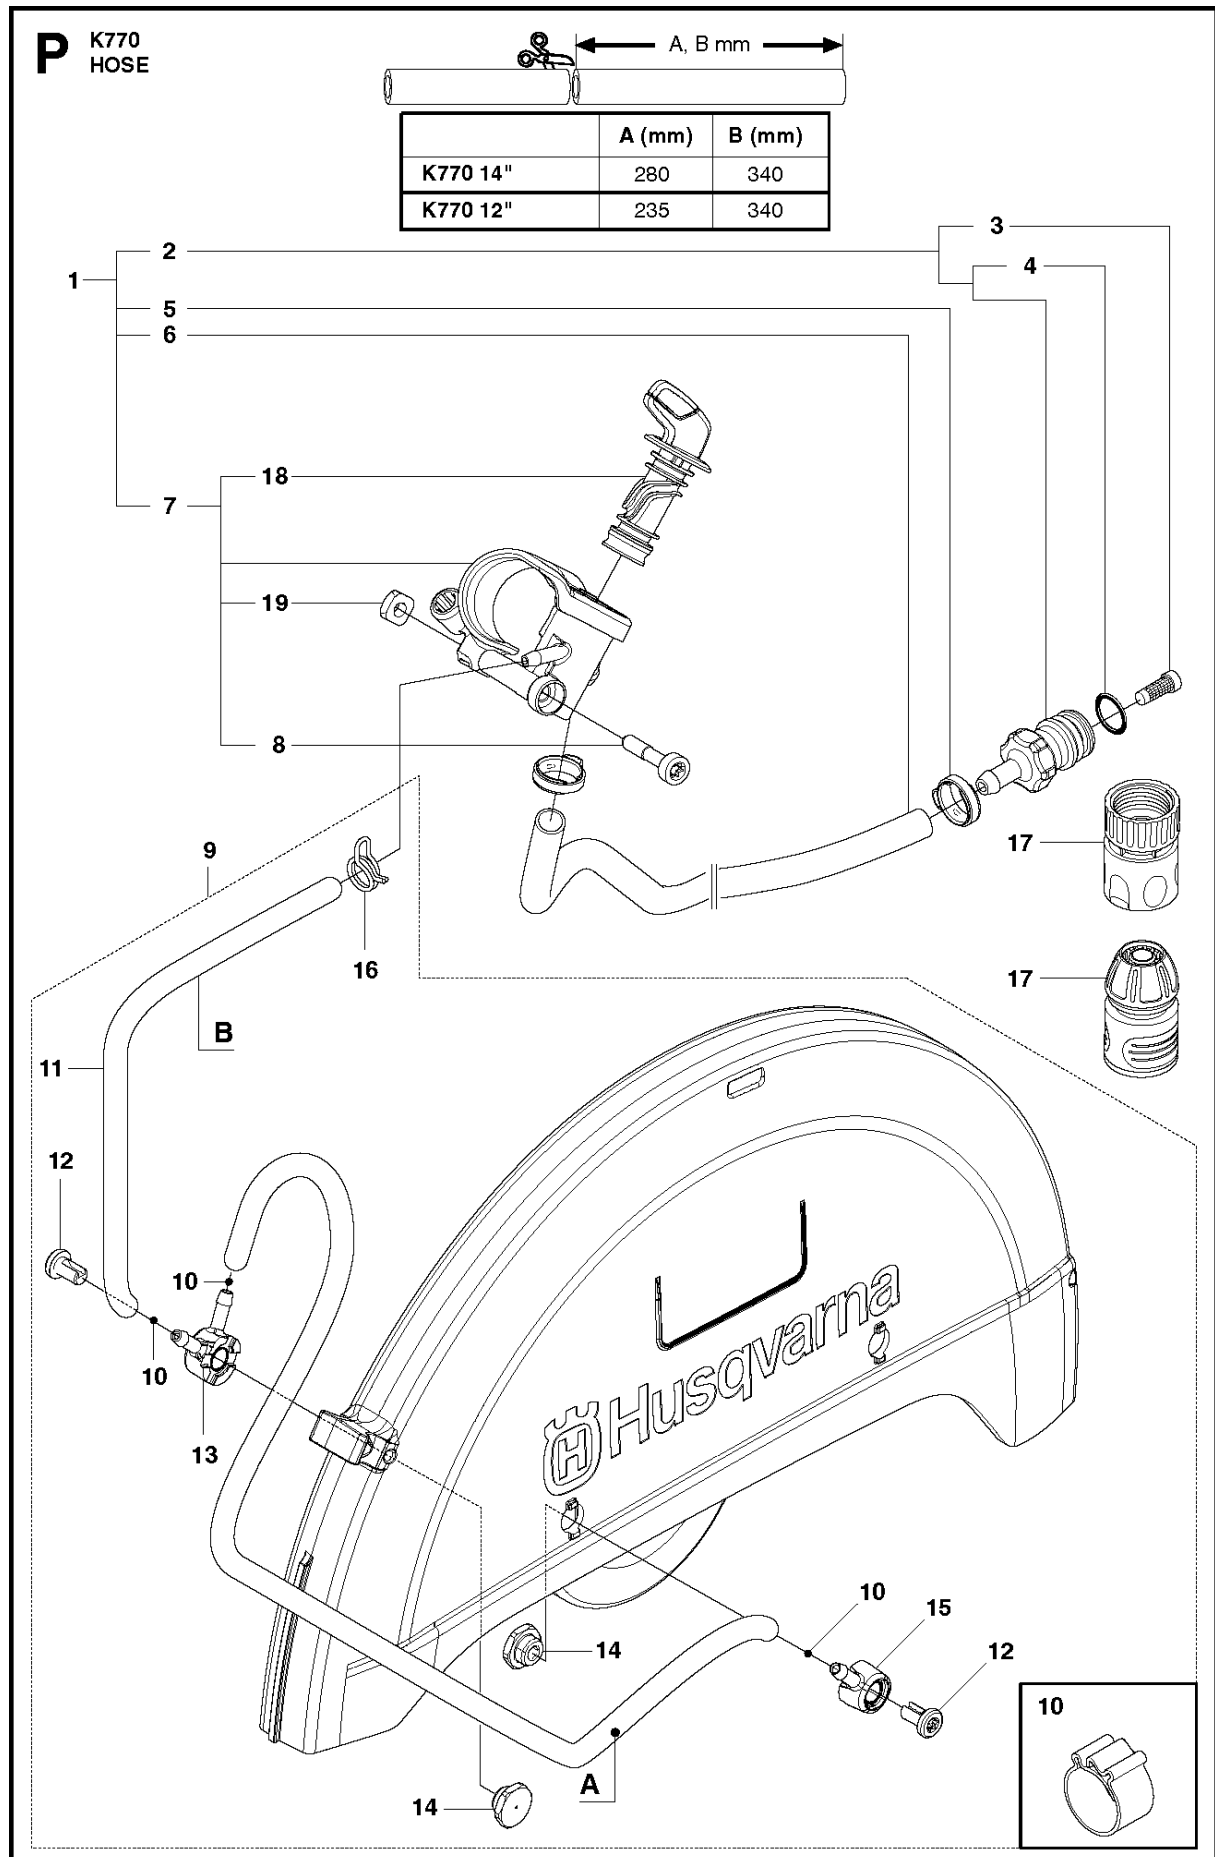

HOSE

K 770, 2017-11

Ref	Part No	Description	Remark	QTY KIT
1	581 47 62-12	HOSE KIT	Incl. 2, 5 - 7 & Hose Guard	1
2	581 47 83-01	NIPPLE	Incl. 3, 4	1
3	506 29 88-01	FILTER		1
4	505 10 35-01	O-RING		1
5	581 78 35-01	HOSE CLAMP		2
6	578 19 81-01	HOSE		1
7	578 24 33-02	VALVE ASSY	Incl. 8, 18, 19	1
8	503 21 53-41	SCREW ITXSCM		1
9	581 72 15-02	HOSE KIT	Incl. 10 - 16	1
10	506 49 87-04	HOSE CLAMP		3
11	578 19 83-05	HOSE	800 mm	1
12	504 63 46-01	SCREW ITXSCM		2
13	578 19 07-01	HOUSING		1
14	576 79 84-01	NIPPLE		2
15	578 19 08-01	HOUSING		1
16	583 83 30-01	HOSE CLAMP		1
17	503 26 60-03	COUPLER	USA, Canada	1
17	503 26 60-04	COUPLER		1
19	503 22 65-04	SQUARE NUT		1
18	581 35 70-01	LEVER ASSY	With O-rings	1