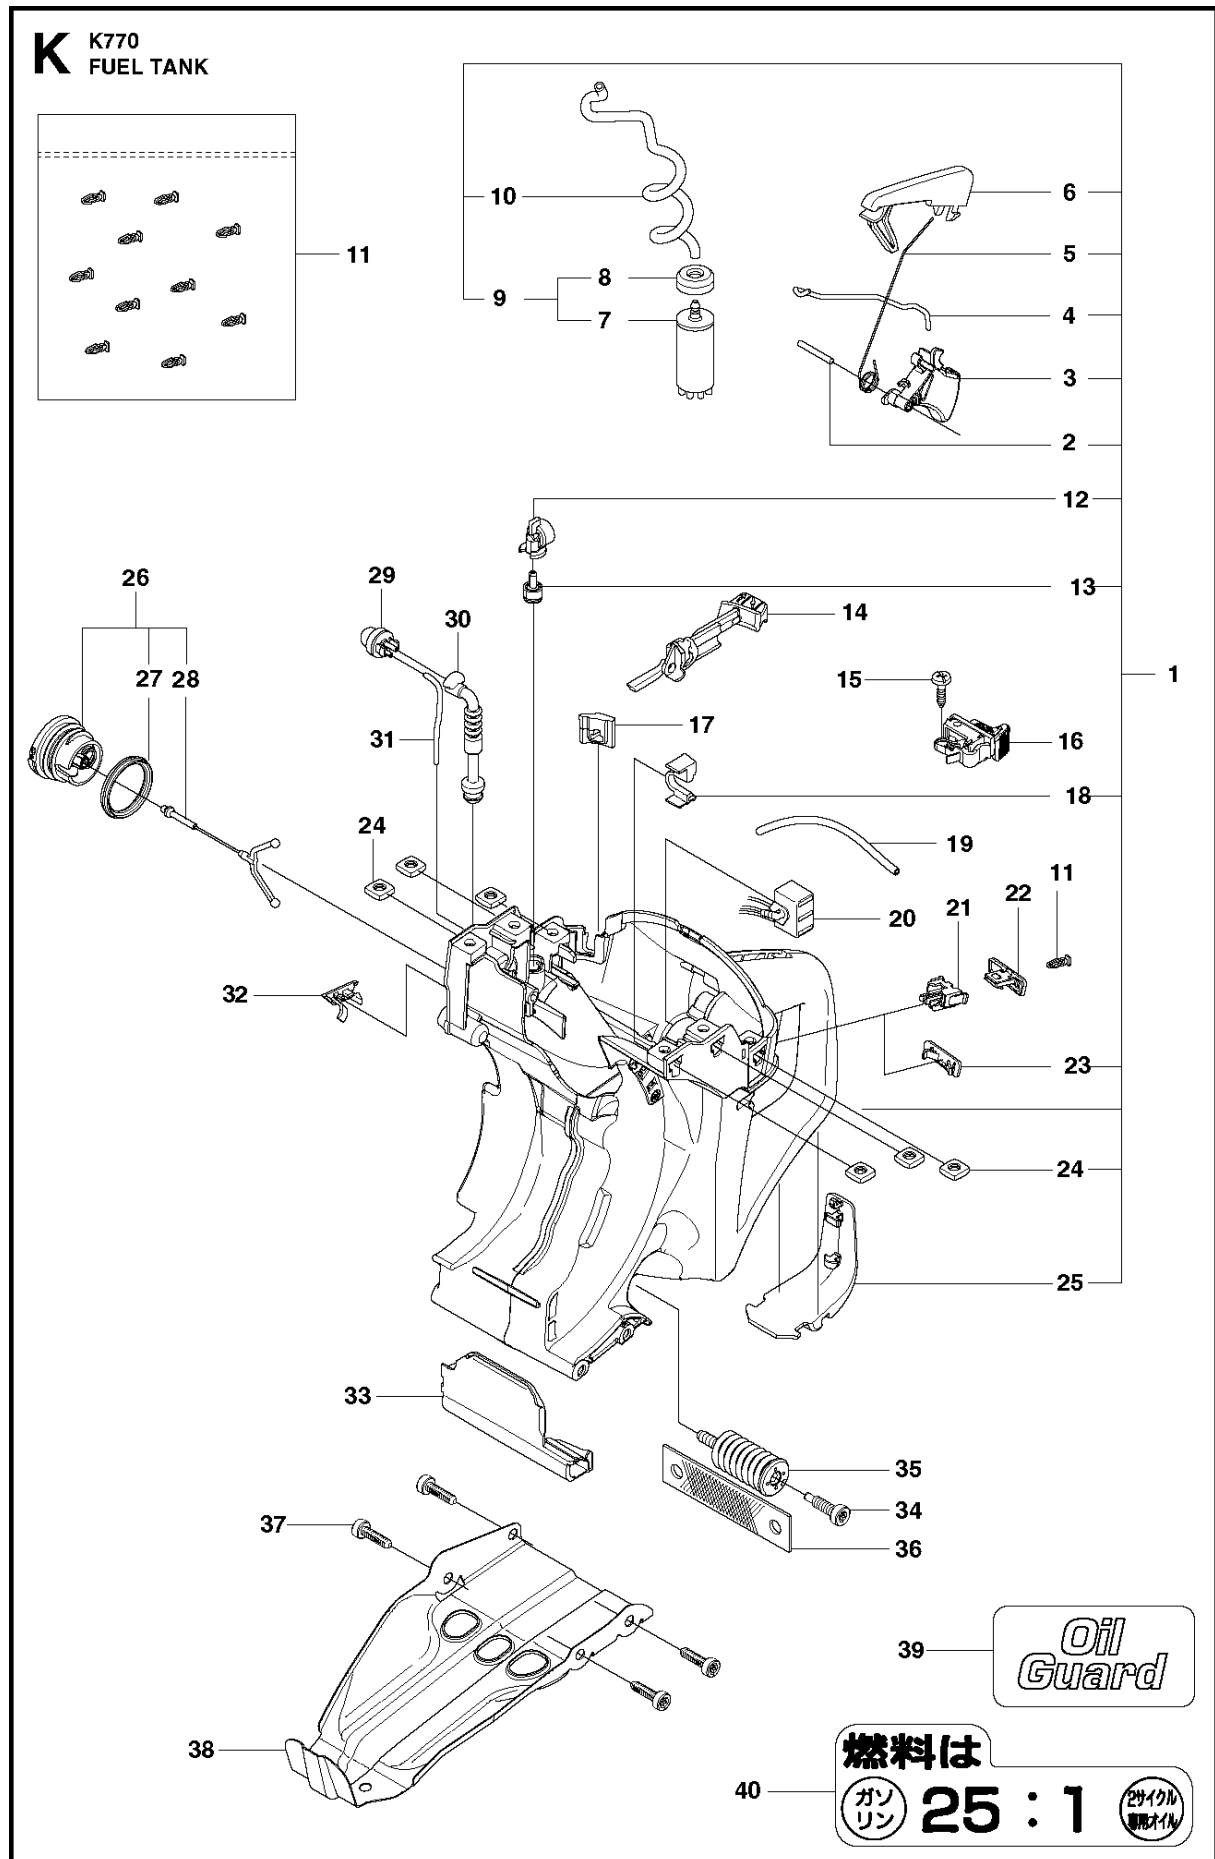

FUEL TANK

K 770, 2017-11

Ref	Part No	Description	Remark	QTY KIT
1	593 28 18-01	FUEL TANK ASSY	Incl. 2 - 10, 12-13, 18, 23-25	1
2	720 12 40-20	PARALLEL PIN		2
3	588 08 62-02	THROTTLE CONTROL	OIL GUARD	1
3	588 08 62-01	THROTTLE CONTROL		1
4	579 37 92-01	THROTTLE ROD		1
5	587 74 60-01	SPRING		1
6	588 13 77-01	THROTTLE LOCKOUT		1
6	588 13 77-02	THROTTLE LOCKOUT	OIL GUARD	1
7	506 26 41-01	FUEL FILTER		1
8	506 27 11-01	HOSE CLAMP		1
9	506 26 41-11	FUEL FILTER	Incl. 7 - 8	1
10	581 75 62-03	FUEL HOSE		1
10	581 75 62-02	FUEL HOSE	Oil Guard	1
11	502 23 33-01	KIT	Oil Guard. Incl. 10 pins	1
12	577 31 35-01	TANK VENT VALVE ASSY		1
13	501 15 29-01	TANK VENT ASSY		1
14	544 22 90-02	CHOKE CONTROL		1
15	525 88 74-02	SCREW CITXPANT		1
16	506 31 86-04	STOP SWITCH		1
17	506 37 80-01	GROMMET		1
18	544 39 32-01	HOSE CLIP		1
19	581 75 61-17	FUEL HOSE		1
20	544 38 41-01	ELECTRONIC BOX		1
21	501 01 88-01	HOUSING		1
22	501 01 94-01	SWITCH		1
23	501 37 13-01	LID		1
24	581 77 48-01	NUT		6
25	588 19 82-01	GROUND SUPPORT		1
26	522 62 00-03	TANK CAP ASSY		1
27	589 24 11-01	GASKET		1
28	503 57 89-01	HOLDER		1
29	540 05 49-01	AIR CLEANER		1
30	505 19 52-01	FUEL HOSE		1
31	537 04 24-14	FUEL HOSE		1
32	506 39 46-02	HUB CAP		1
33	506 38 15-01	HEAT SHIELD		1
34	544 06 12-01	SCREW ITXSCM		1
35	537 21 03-09	ANTIVIBRATION ELEMENT		1
36	544 23 82-01	BAND		1
37	503 21 54-20	SCREW ITXSCT		4
38	506 37 19-02	BASEPLATE		1
39	581 09 54-02	DECAL	Oil Guard	1
40	506 31 30-01	LABEL	Japan Only	1