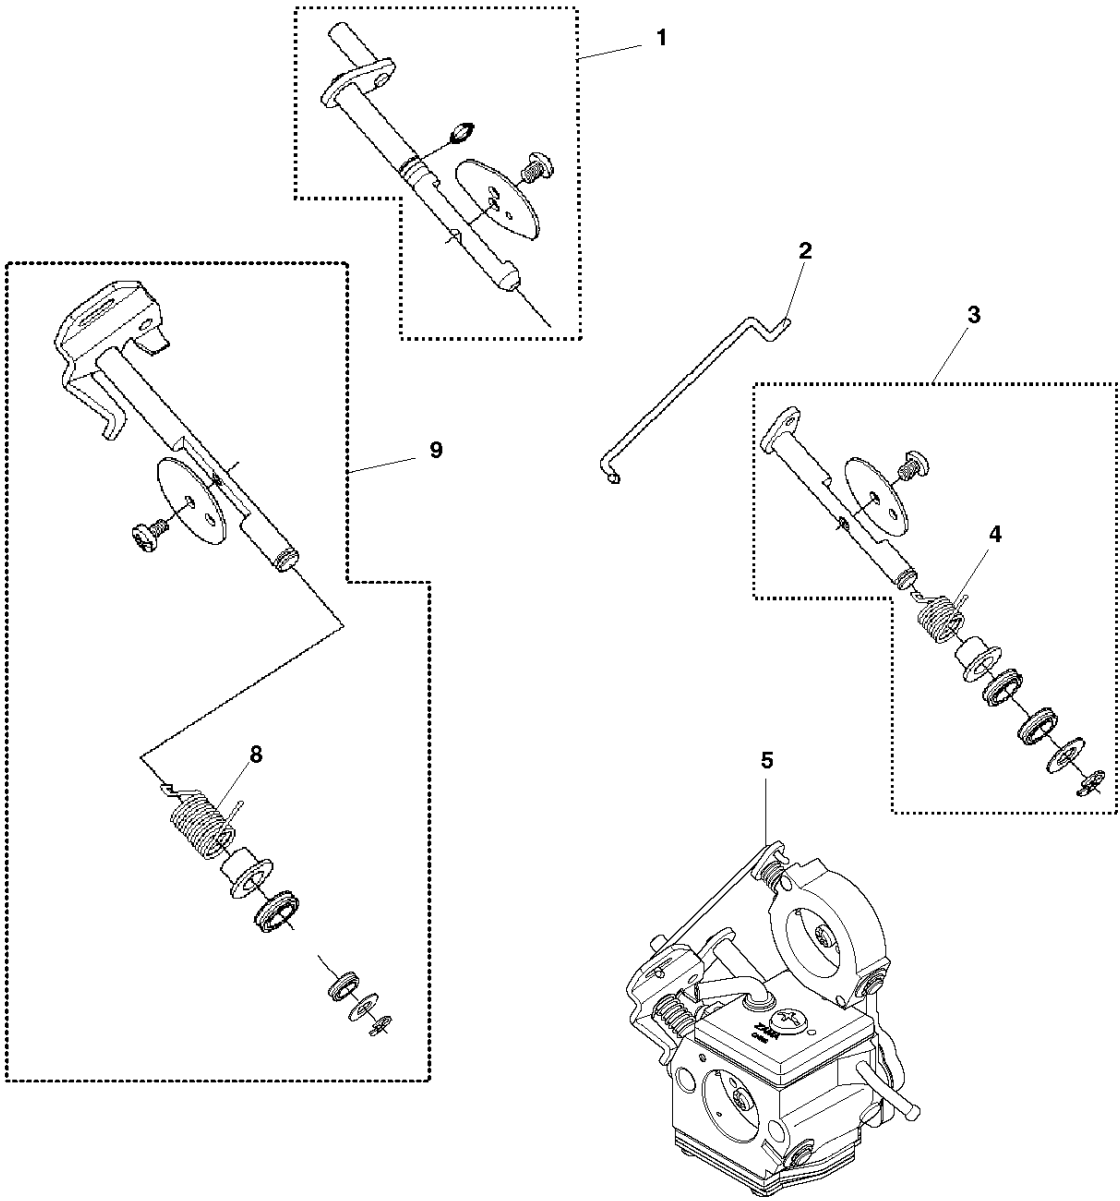

SPARE PARTS LIST

POWER CUTTERS

K 770, 2017-11

A K770
AIR FILTER

AIR FILTER

K 770, 2017-11

Ref	Part No	Description	Remark	QTY KIT	
1	581 35 74-02	GASKET KIT	incl. 2 - 6, 21 - 23	1	2, 23, 3, 22, 5, 4, 6, 21
2	588 93 25-01	GASKET		1	1
3	506 37 70-03	GASKET		1	1
4	544 21 93-02	INSERT		1	1
5	503 26 02-04	SEALING RING	Blue	2	1
6	581 28 53-01	GASKET		1	1
7	574 36 23-02	AIR FILTER ASSY	Incl. 8	1	8
8	525 47 06-02	AIR FILTER ASSY		1	7
9	575 35 40-01	CARBURETTOR BRACKET	Incl. 10	1	10
10	503 22 65-04	SQUARE NUT		4	9
11	503 21 53-10	SCREW ITXSCM		2	
12	506 37 06-01	FLANGE INLET PIPE		1	
13	525 73 32-01	INLET PIPE		1	
14	503 21 53-20	SCREW ITXSCM		1	
15	576 89 01-01	HEAT SHIELD		1	
16	525 73 31-01	INLET PIPE		1	
17	586 22 77-01	IMPULSE HOSE		1	
18	574 23 18-02	PLATE		1	
19	503 21 53-56	SCREW ITXSCM		2	
20	578 24 34-01	CARBURETTOR	Zama C3-EL53	1	
21	506 37 67-01	CYLINDER		1	1
22	506 37 67-01	CYLINDER		1	1
23	506 37 70-02	GASKET		1	1

C K770
BELT GUARD & PULLEY

BELT GUARD & PULLEY

K 770, 2017-11

Ref	Part No	Description	Remark	QTY	KIT
1	501 05 71-03	BELT GUARD		1	2
2	586 74 37-01	NUT WASHER		3	1
3	503 20 00-45	SCREW EHHFM		1	
4	503 23 01-16	WASHER		1	
5	588470403	TBD		1	6, 7, 8
6	525 88 74-02	SCREW CITXPANT		11	
7	590 89 58-01	PULLEY		1	
8	505 44 54-05	CASSETTE		1	
9	544 44 10-01	DRAW SPRING		1	
10	544 44 04-02	BRAKE SHOE		4	
11	590 50 38-01	SCREW		1	
12	544 90 84-06	BELT		1	
13	588 99 20-01	BEARING HOUSING ASSY		1	6, 11, 13, 14, 15, 16, 17, 18
14	584 99 43-01	SCREW		1	
15	503 87 54-02	BAR BOLT		3	
16	588 99 24-03	SHAFT		1	
17	583 95 33-01	BALL BEARING		2	
18	586 80 10-02	SLIP RING HOLDER		1	

D K770
CARBURETTOR

CARBURETOR

K 770, 2017-11

Ref	Part No	Description	Remark	QTY KIT
1	593 31 00-01	CHOKE SHAFT		1
2	506 39 65-01	ROD		1
3	593 33 29-01	VALVE KIT		1
4	506 39 75-01	SPRING		1
5	578 24 34-01	CARBURETTOR	Zama C3-EL53	1
6	506 40 99-02	GASKET KIT		1
7	506 41 00-04	GASKET KIT		1
8	544 83 65-01	SPRING		1
9	593 30 99-01	THROTTLE SHAFT		1