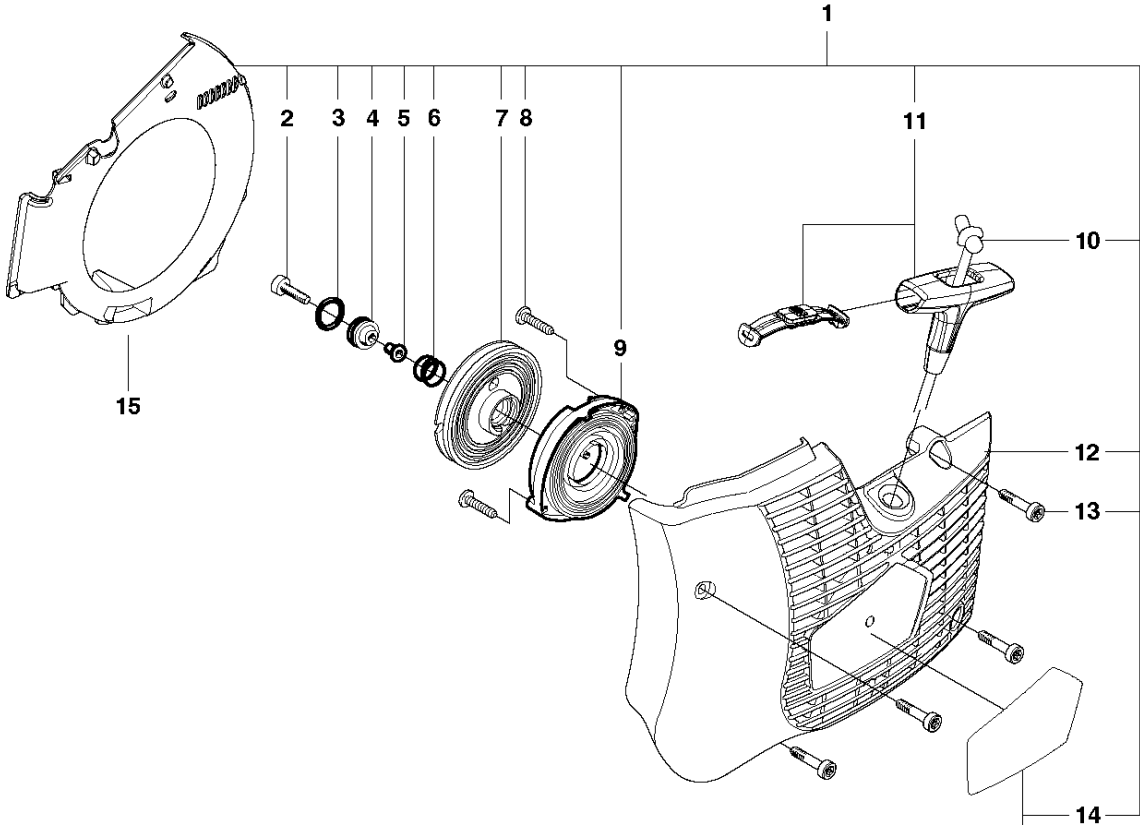

N K770
STARTER

STARTER

K 770, 2017-11

Ref	Part No	Description	Remark	QTY KIT
1	574 36 20-05	STARTER	Incl. 2 - 15	1
2	510 26 92-22	SCREW ITXSCT		1
3	740 43 13-00	O-RING		1
4	510 00 08-01	SEALING		1
5	506 26 31-01	SPACING SLEEVE		1
6	506 25 30-01	COMPRESSION SPRING		1
7	506 25 81-03	STARTER PULLEY		1
8	525 88 74-02	SCREW CITXPANT		2
9	506 25 89-01	RECOIL SPRING		1
10	506 33 56-15	CORD		1
10	506 33 56-50	STARTER CORD	50 m	1
11	584 25 79-02	STARTER HANDLE ASSY		1
12	525 44 60-01	STARTER COVER		1
13	501 98 10-20	SCREW ITXSCM		4
14	525 57 11-01	DECAL		1
15	501 85 94-01	COOLING AIR CONDUCTOR		1