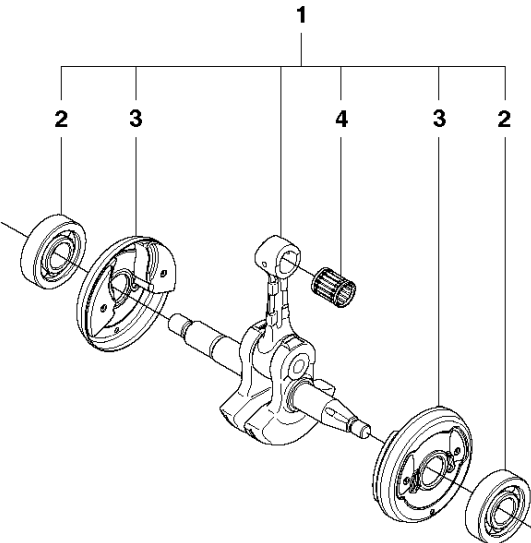

C K770
BELT GUARD & PULLEY

BELT GUARD & PULLEY

K 770, 2017-11

Ref	Part No	Description	Remark	QTY	KIT
1	501 05 71-03	BELT GUARD		1	2
2	586 74 37-01	NUT WASHER		3	1
3	503 20 00-45	SCREW EHHFM		1	
4	503 23 01-16	WASHER		1	
5	588470403	TBD		1	6, 7, 8
6	525 88 74-02	SCREW CITXPANT		11	
7	590 89 58-01	PULLEY		1	
8	505 44 54-05	CASSETTE		1	
9	544 44 10-01	DRAW SPRING		1	
10	544 44 04-02	BRAKE SHOE		4	
11	590 50 38-01	SCREW		1	
12	544 90 84-06	BELT		1	
13	588 99 20-01	BEARING HOUSING ASSY		1	6, 11, 13, 14, 15, 16, 17, 18
14	584 99 43-01	SCREW		1	
15	503 87 54-02	BAR BOLT		3	
16	588 99 24-03	SHAFT		1	
17	583 95 33-01	BALL BEARING		2	
18	586 80 10-02	SLIP RING HOLDER		1	

G K770
CLUTCH

CLUTCH

K 770, 2017-11

Ref	Part No	Description	Remark	QTY KIT
1	586 09 92-01	BELT GUARD		1
2	583 84 22-01	BELT TENSIONER ASSY		1
3	501 98 10-20	SCREW ITXSCM		2
4	583 85 16-01	PIVOT PIN		1
5	503 74 44-06	CLUTCH ASSY		1
6	503 74 43-01	CLUTCH SPRING		3
7	590 80 59-01	DRIVING PULLEY		1
8	525 83 18-01	BALL BEARING		2
9	506 31 69-01	DUST COVER		1
10	501 98 10-01	SCREW ITXSCM		1
11	503 23 00-70	WASHER		1

E K770
CRANKCASE

CRANKCASE

K 770, 2017-11

Ref	Part No	Description	Remark	QTY KIT
1	593 28 25-01	CRANKCASE KIT	Incl. 2-7, 9-11, 18	1
2	581 35 74-02	GASKET KIT	4, 7, 12-17	1
3	503 21 53-41	SCREW ITXSCM		6
4	503 26 02-04	SEALING RING		2
5	501 27 08-01	GUIDE BUSHING		2
6	738 22 02-25	BALL BEARING		2
7	506 37 70-03	GASKET	Six hole	1
8	503 22 65-04	SQUARE NUT		1
9	503 21 53-16	SCREW ITXSCM		2
10	522 47 48-01	PLATE		1
11	522 47 57-02	SPRING RETAINER		1
12	588 91 51-01	HEAT DEFLECTOR		1
13	506 37 70-02	GASKET	Five hole	1
14	506 37 67-01	CYLINDER		1
15	544 21 93-02	INSERT		1
16	581 28 53-01	GASKET		1
17	506 37 68-04	GASKET		1
18	503 84 61-01	BUFFER		1

F K770
CRANKSHAFT

CRANKSHAFT

K 770, 2017-11

Ref	Part No	Description	Remark	QTY	KIT
1	502 29 50-02	CRANKSHAFT ASSY	Incl. 2 - 4	1	2, 3, 4
2	738 22 02-25	BALL BEARING		2	
3	537 20 33-01	CUP		2	
4	503 25 41-01	NEEDLE BEARING		1	