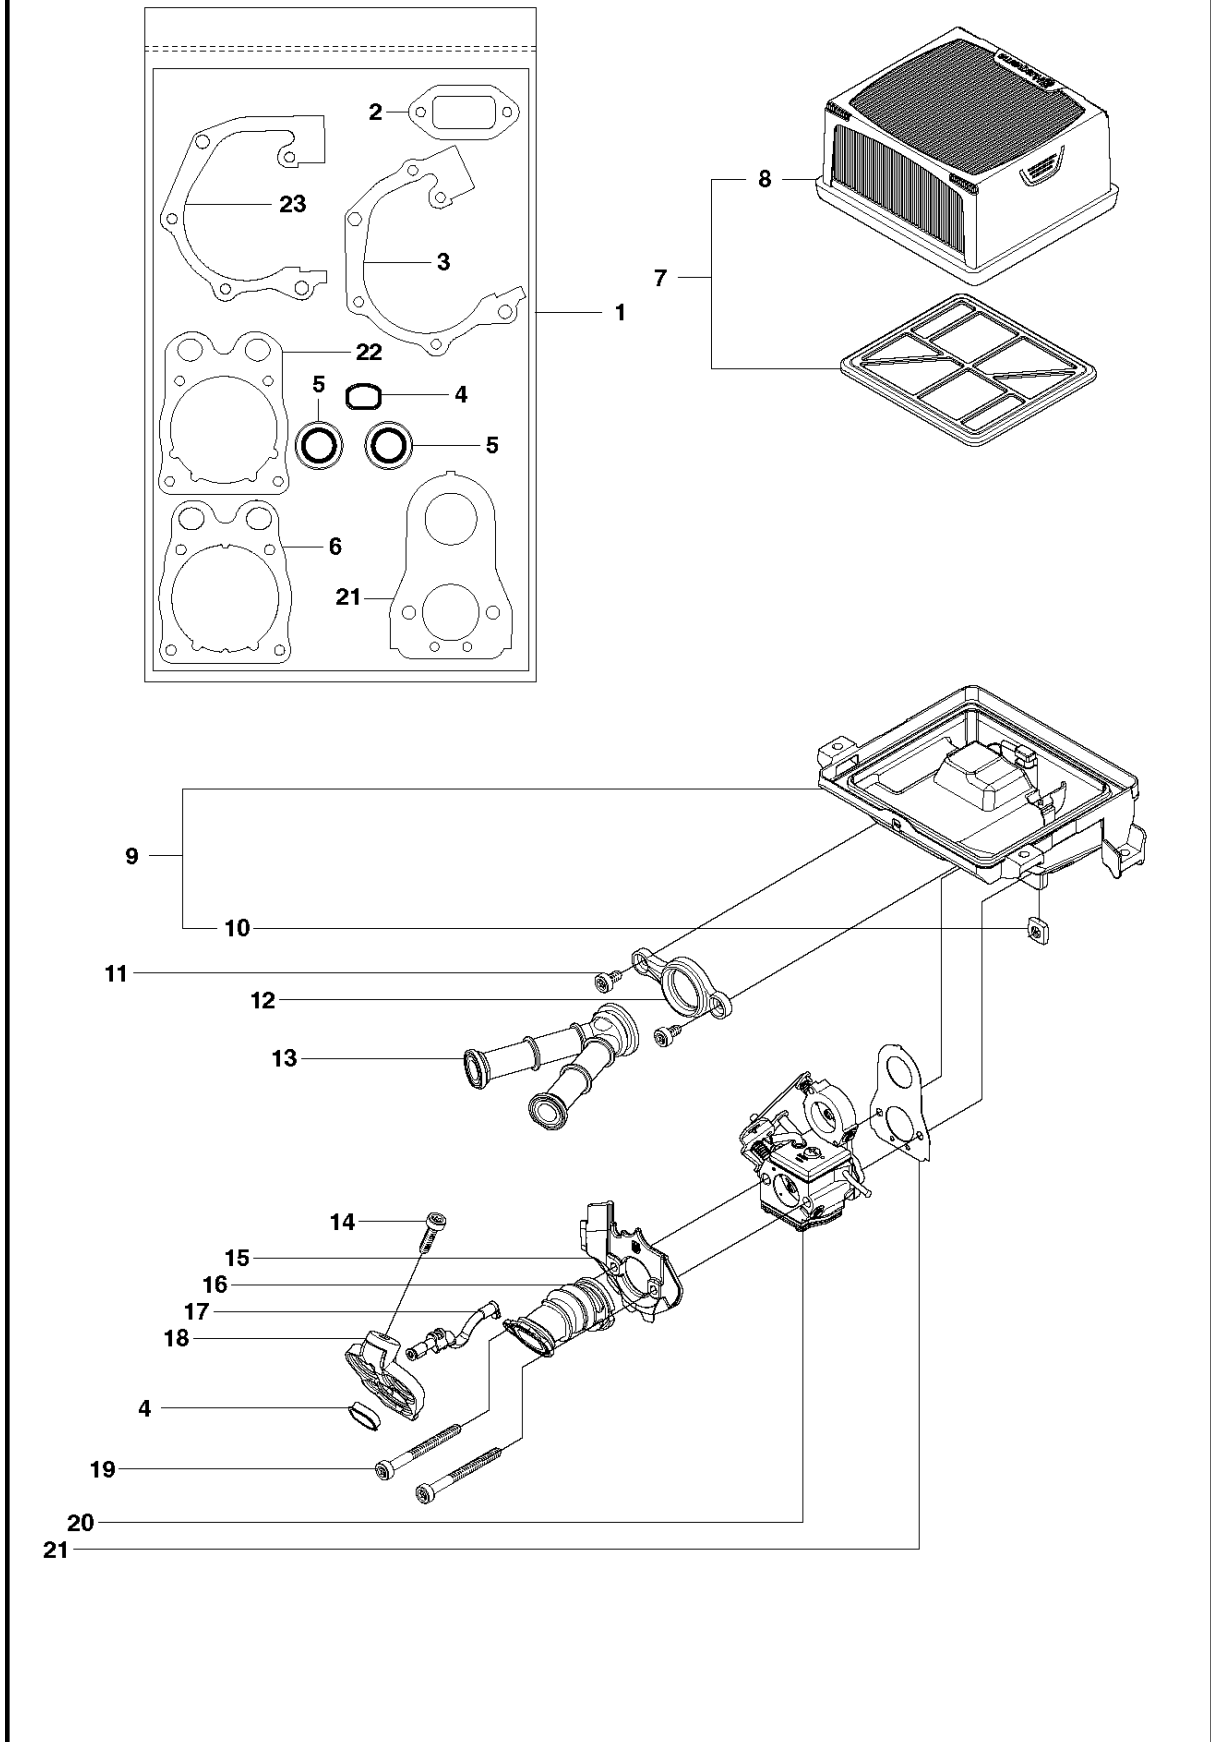

SPARE PARTS LIST

POWER CUTTERS

K 770, 2017-11

A K770
AIR FILTER

AIR FILTER

K 770, 2017-11

Ref	Part No	Description	Remark	QTY KIT	
1	581 35 74-02	GASKET KIT	incl. 2 - 6, 21 - 23	1	2, 23, 3, 22, 5, 4, 6, 21
2	588 93 25-01	GASKET		1	1
3	506 37 70-03	GASKET		1	1
4	544 21 93-02	INSERT		1	1
5	503 26 02-04	SEALING RING	Blue	2	1
6	581 28 53-01	GASKET		1	1
7	574 36 23-02	AIR FILTER ASSY	Incl. 8	1	8
8	525 47 06-02	AIR FILTER ASSY		1	7
9	575 35 40-01	CARBURETTOR BRACKET	Incl. 10	1	10
10	503 22 65-04	SQUARE NUT		4	9
11	503 21 53-10	SCREW ITXSCM		2	
12	506 37 06-01	FLANGE INLET PIPE		1	
13	525 73 32-01	INLET PIPE		1	
14	503 21 53-20	SCREW ITXSCM		1	
15	576 89 01-01	HEAT SHIELD		1	
16	525 73 31-01	INLET PIPE		1	
17	586 22 77-01	IMPULSE HOSE		1	
18	574 23 18-02	PLATE		1	
19	503 21 53-56	SCREW ITXSCM		2	
20	578 24 34-01	CARBURETTOR	Zama C3-EL53	1	
21	506 37 67-01	CYLINDER		1	1
22	506 37 67-01	CYLINDER		1	1
23	506 37 70-02	GASKET		1	1

C K770
BELT GUARD & PULLEY

BELT GUARD & PULLEY

K 770, 2017-11

Ref	Part No	Description	Remark	QTY	KIT
1	501 05 71-03	BELT GUARD		1	2
2	586 74 37-01	NUT WASHER		3	1
3	503 20 00-45	SCREW EHHFM		1	
4	503 23 01-16	WASHER		1	
5	588470403	TBD		1	6, 7, 8
6	525 88 74-02	SCREW CITXPANT		11	
7	590 89 58-01	PULLEY		1	
8	505 44 54-05	CASSETTE		1	
9	544 44 10-01	DRAW SPRING		1	
10	544 44 04-02	BRAKE SHOE		4	
11	590 50 38-01	SCREW		1	
12	544 90 84-06	BELT		1	
13	588 99 20-01	BEARING HOUSING ASSY		1	6, 11, 13, 14, 15, 16, 17, 18
14	584 99 43-01	SCREW		1	
15	503 87 54-02	BAR BOLT		3	
16	588 99 24-03	SHAFT		1	
17	583 95 33-01	BALL BEARING		2	
18	586 80 10-02	SLIP RING HOLDER		1	

D K770
CARBURETTOR

CARBURETOR

K 770, 2017-11

Ref	Part No	Description	Remark	QTY KIT
1	593 31 00-01	CHOKE SHAFT		1
2	506 39 65-01	ROD		1
3	593 33 29-01	VALVE KIT		1
4	506 39 75-01	SPRING		1
5	578 24 34-01	CARBURETTOR	Zama C3-EL53	1
6	506 40 99-02	GASKET KIT		1
7	506 41 00-04	GASKET KIT		1
8	544 83 65-01	SPRING		1
9	593 30 99-01	THROTTLE SHAFT		1