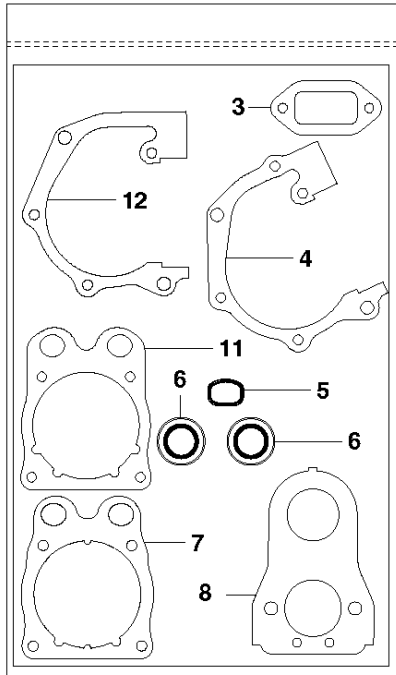

L K770
GASKET KIT

GASKET KIT

K 770, 2017-11

Ref	Part No	Description	Remark	QTY KIT
1	506 38 26-01	TOOL		1
2	581 35 74-02	GASKET KIT	Incl. 3-8, 11-12	1
3	588 93 25-01	GASKET		1
4	506 37 70-03	GASKET		1
5	544 21 93-02	INSERT		1
6	503 26 02-04	SEALING RING	Blue	2
7	581 28 53-01	GASKET		1
8	506 37 68-04	GASKET		1
9	502 23 33-01	KIT	Incl. 10 Pins	1
10	502 28 70-03	KIT		1
11	506 37 67-01	CYLINDER		1
12	506 37 70-02	GASKET		1