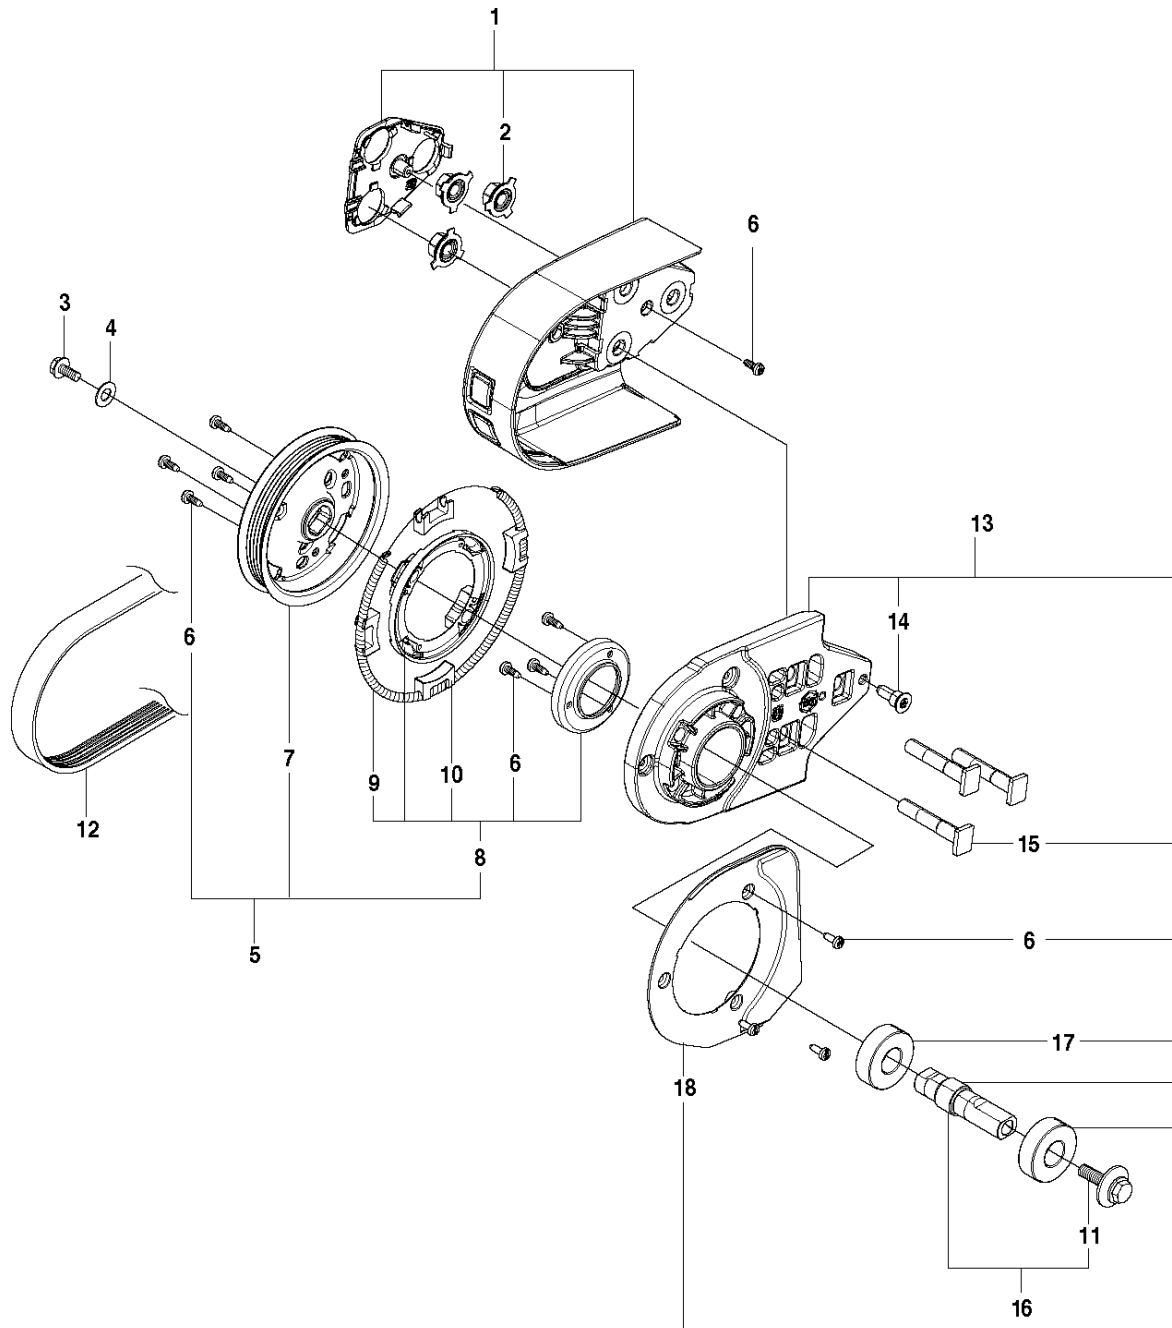

SPARE PARTS LIST

POWER CUTTERS

K 770, 2017-11

A K770
AIR FILTER

AIR FILTER

K 770, 2017-11

Ref	Part No	Description	Remark	QTY KIT	
1	581 35 74-02	GASKET KIT	incl. 2 - 6, 21 - 23	1	2, 23, 3, 22, 5, 4, 6, 21
2	588 93 25-01	GASKET		1	1
3	506 37 70-03	GASKET		1	1
4	544 21 93-02	INSERT		1	1
5	503 26 02-04	SEALING RING	Blue	2	1
6	581 28 53-01	GASKET		1	1
7	574 36 23-02	AIR FILTER ASSY	Incl. 8	1	8
8	525 47 06-02	AIR FILTER ASSY		1	7
9	575 35 40-01	CARBURETTOR BRACKET	Incl. 10	1	10
10	503 22 65-04	SQUARE NUT		4	9
11	503 21 53-10	SCREW ITXSCM		2	
12	506 37 06-01	FLANGE INLET PIPE		1	
13	525 73 32-01	INLET PIPE		1	
14	503 21 53-20	SCREW ITXSCM		1	
15	576 89 01-01	HEAT SHIELD		1	
16	525 73 31-01	INLET PIPE		1	
17	586 22 77-01	IMPULSE HOSE		1	
18	574 23 18-02	PLATE		1	
19	503 21 53-56	SCREW ITXSCM		2	
20	578 24 34-01	CARBURETTOR	Zama C3-EL53	1	
21	506 37 67-01	CYLINDER		1	1
22	506 37 67-01	CYLINDER		1	1
23	506 37 70-02	GASKET		1	1

C K770
BELT GUARD & PULLEY

BELT GUARD & PULLEY

K 770, 2017-11

Ref	Part No	Description	Remark	QTY	KIT
1	501 05 71-03	BELT GUARD		1	2
2	586 74 37-01	NUT WASHER		3	1
3	503 20 00-45	SCREW EHHFM		1	
4	503 23 01-16	WASHER		1	
5	588470403	TBD		1	6, 7, 8
6	525 88 74-02	SCREW CITXPANT		11	
7	590 89 58-01	PULLEY		1	
8	505 44 54-05	CASSETTE		1	
9	544 44 10-01	DRAW SPRING		1	
10	544 44 04-02	BRAKE SHOE		4	
11	590 50 38-01	SCREW		1	
12	544 90 84-06	BELT		1	
13	588 99 20-01	BEARING HOUSING ASSY		1	6, 11, 13, 14, 15, 16, 17, 18
14	584 99 43-01	SCREW		1	
15	503 87 54-02	BAR BOLT		3	
16	588 99 24-03	SHAFT		1	
17	583 95 33-01	BALL BEARING		2	
18	586 80 10-02	SLIP RING HOLDER		1	

D K770
CARBURETTOR

CARBURETOR

K 770, 2017-11

Ref	Part No	Description	Remark	QTY KIT
1	593 31 00-01	CHOKE SHAFT		1
2	506 39 65-01	ROD		1
3	593 33 29-01	VALVE KIT		1
4	506 39 75-01	SPRING		1
5	578 24 34-01	CARBURETTOR	Zama C3-EL53	1
6	506 40 99-02	GASKET KIT		1
7	506 41 00-04	GASKET KIT		1
8	544 83 65-01	SPRING		1
9	593 30 99-01	THROTTLE SHAFT		1