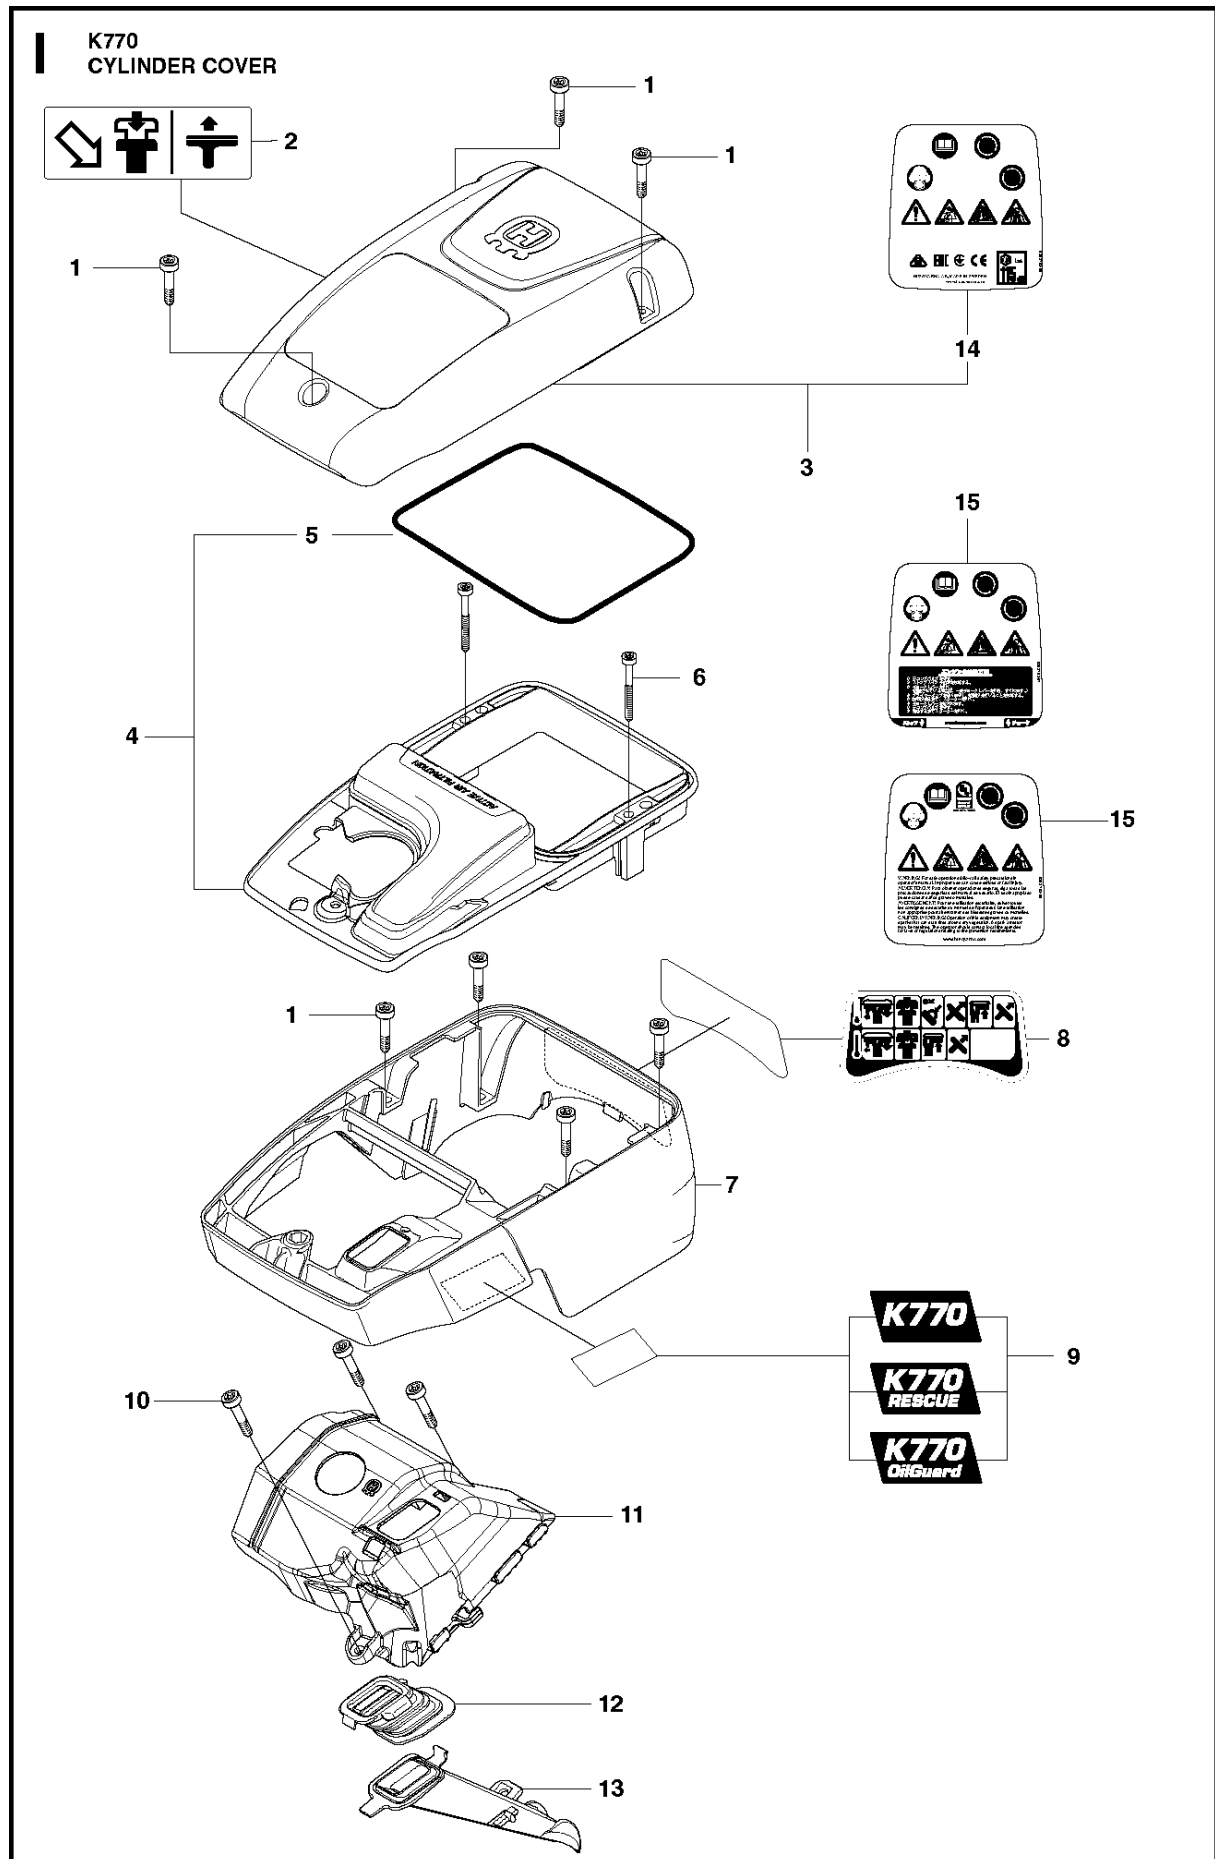

CYLINDER COVER

K 770, 2017-11

Ref	Part No	Description	Remark	QTY KIT
1	503 21 53-21	SCREW ITXSCM		7
2	525 76 35-02	DECAL		1
3	583 96 52-08	FILTER COVER ASSY	incl. 14	1
4	574 36 21-03	FILTER HOLDER ASSY	Incl. 5	1
4	574 36 21-04	FILTER HOLDER ASSY	Incl. 5. OIL GUARD	1
5	575 35 50-01	SEALING STRIP		1
6	503 21 53-49	SCREW ITXSCM		2
7	506 36 70-03	CYLINDER COVER		1
8	579 24 03-01	DECAL		1
9	574 23 16-05	DECAL		1
9	574 23 16-07	DECAL	Rescue	1
9	574 23 16-06	DECAL	Oil Guard	1
10	501 98 10-20	SCREW ITXSCM		3
11	574 45 94-01	COVER		1
12	506 37 04-01	BELLOWS		1
13	525 58 43-01	AIR NOZZLE		1
14	586 37 93-06	DECAL	Generic	1
15	586 37 93-05	DECAL		1
15	586 37 93-07	DECAL	Japan Only	1