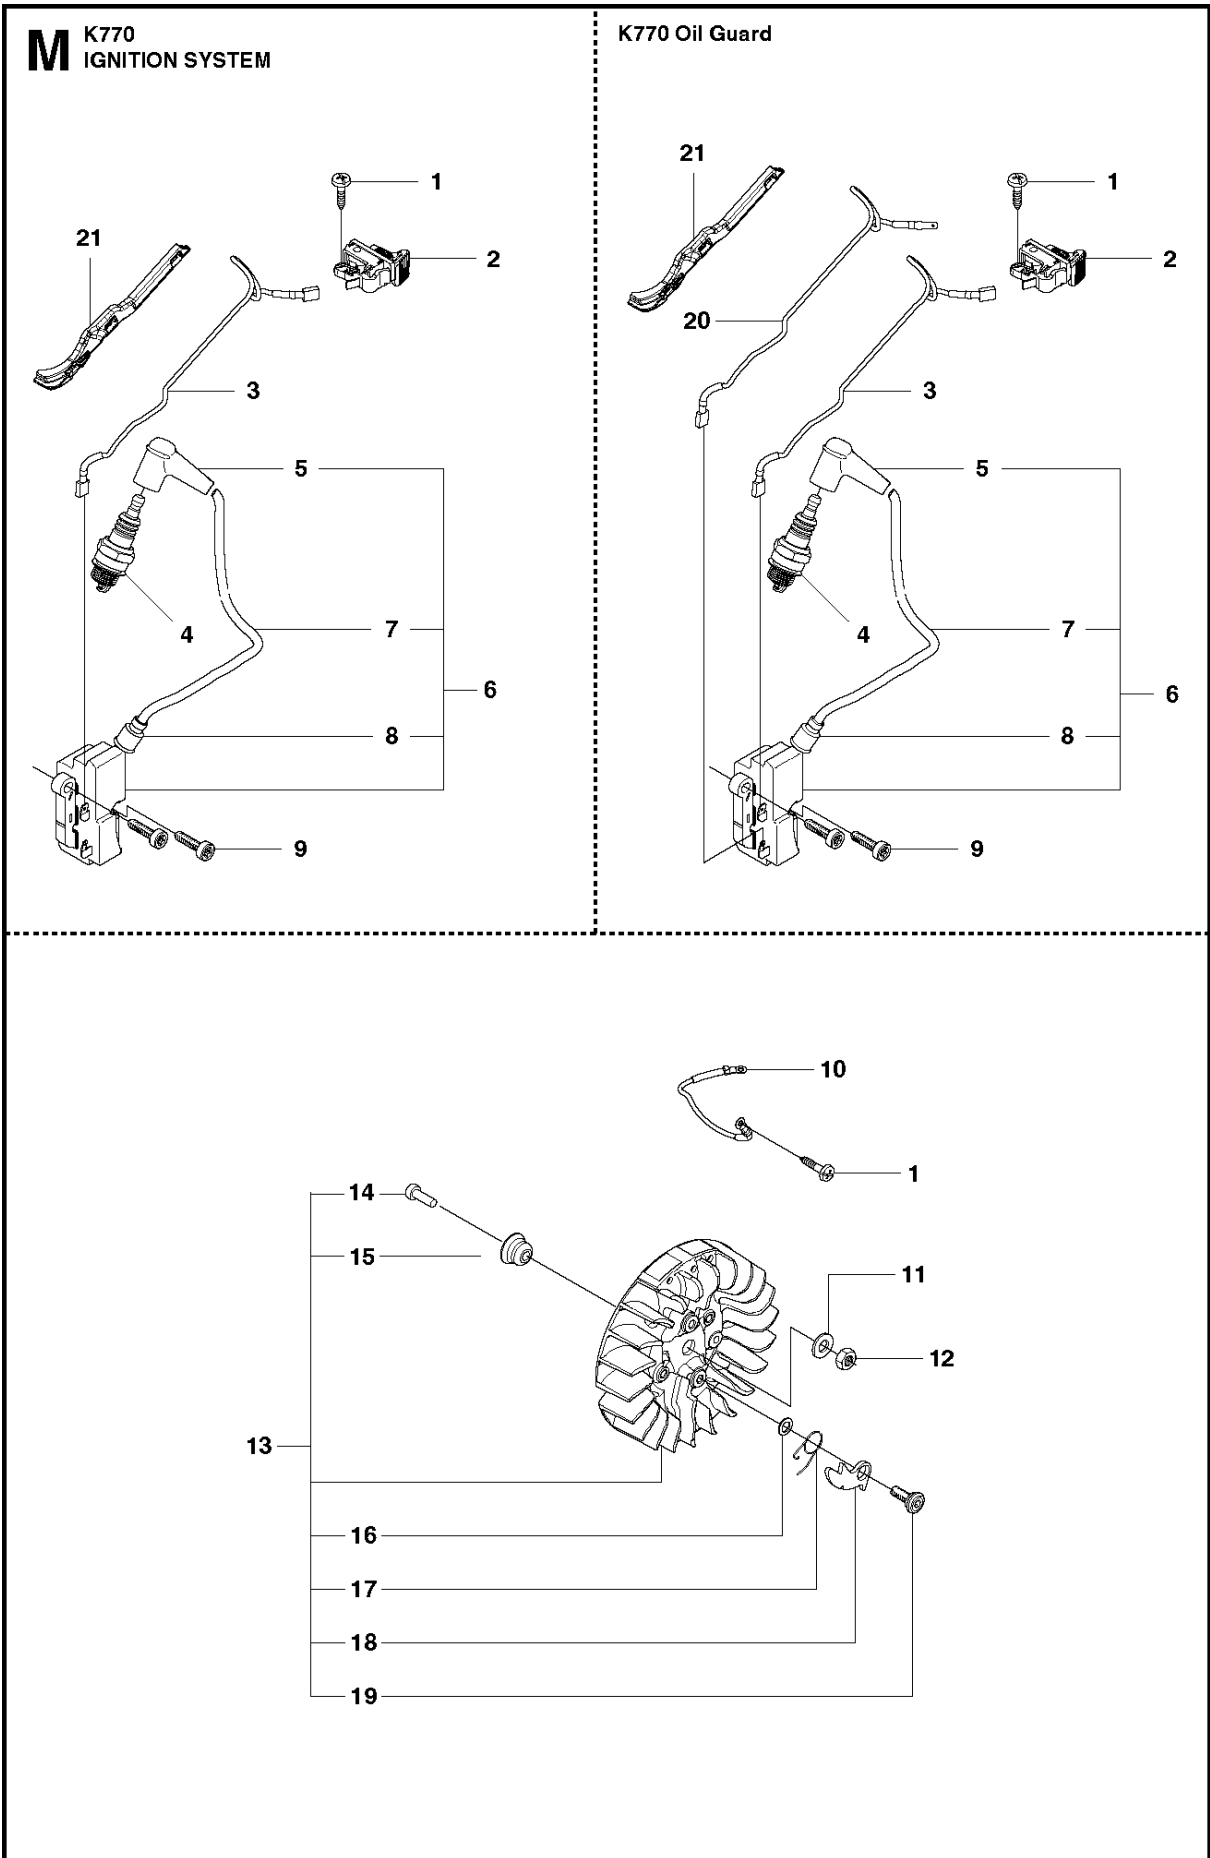

IGNITION SYSTEM

K 770, 2017-11

Ref	Part No	Description	Remark	QTY KIT
1	525 88 74-02	SCREW CITXPANT		2
2	506 31 86-04	STOP SWITCH		1
3	586 49 72-01	CABLE		1
4	503 23 51-11	SPARK PLUG	RCJ 6 Y	1
5	501 48 54-02	SPARK PLUG CAP		1
6	580 38 05-01	IGNITION MODULE	Incl. 5, 7 - 8	1
7	506 38 78-34	IGNITION CABLE		1
8	505 27 75-16	ISOLERHATT		1
9	503 21 53-20	SCREW ITXSCM		2
10	506 37 85-01	CABLE		1
11	503 23 01-01	WASHER		1
12	503 22 10-11	HEXAGON NUT	Incl. 14 - 19	1
13	587 70 21-02	FLYWHEEL ASSY		1
14	725 53 29-56	SCREW IHSCM		1
15	574 25 09-01	WEIGHT		1
16	503 23 00-42	WASHER		2
17	576 49 26-01	SPRING		2
18	501 67 32-03	PAWL		2
19	506 00 69-01	SCREW		2
20	544 38 49-01	CABLE	Oil Guard	1
21	577 24 28-01	CABLE HOLDER		1