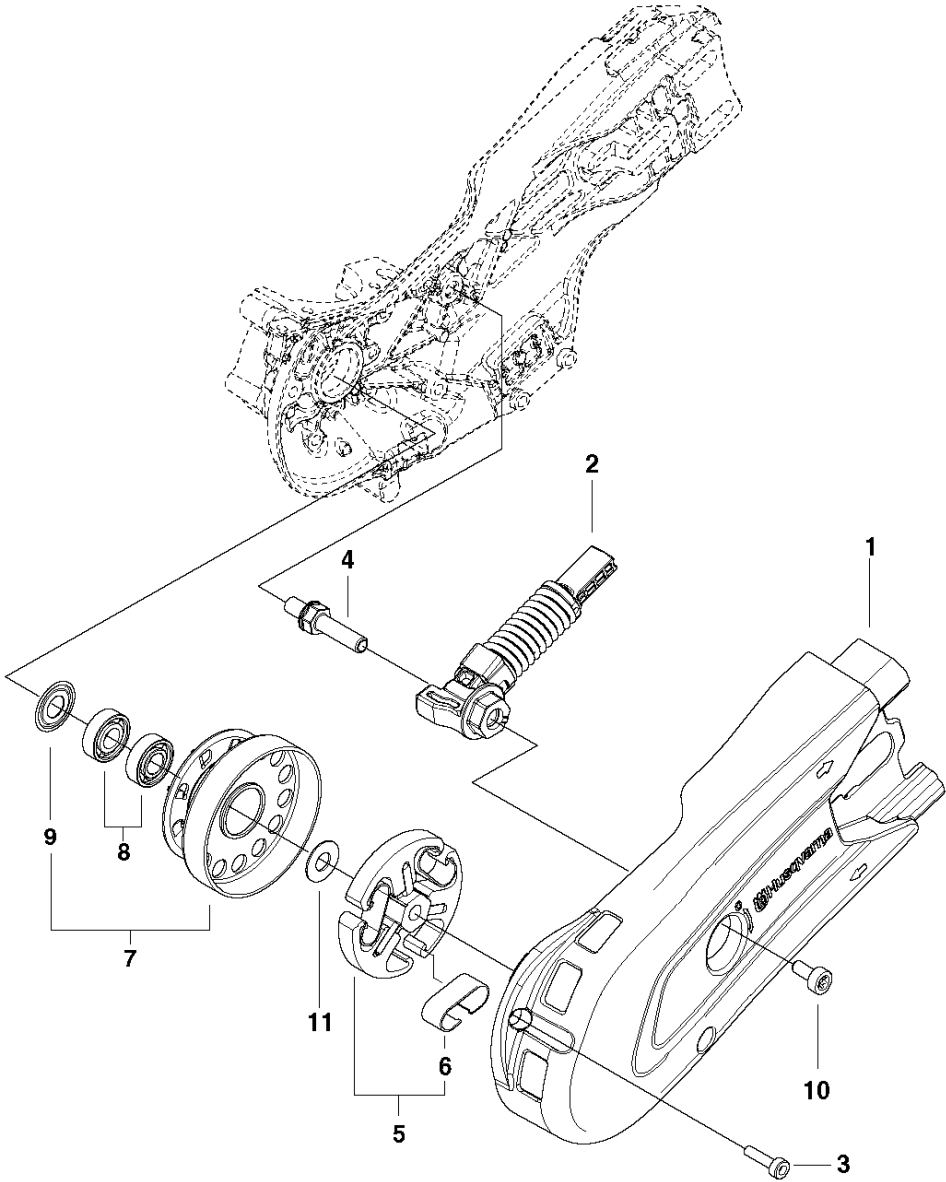

G K770
CLUTCH

CLUTCH

K 770, 2017-11

Ref	Part No	Description	Remark	QTY KIT
1	586 09 92-01	BELT GUARD		1
2	583 84 22-01	BELT TENSIONER ASSY		1
3	501 98 10-20	SCREW ITXSCM		2
4	583 85 16-01	PIVOT PIN		1
5	503 74 44-06	CLUTCH ASSY		1
6	503 74 43-01	CLUTCH SPRING		3
7	590 80 59-01	DRIVING PULLEY		1
8	525 83 18-01	BALL BEARING		2
9	506 31 69-01	DUST COVER		1
10	501 98 10-01	SCREW ITXSCM		1
11	503 23 00-70	WASHER		1