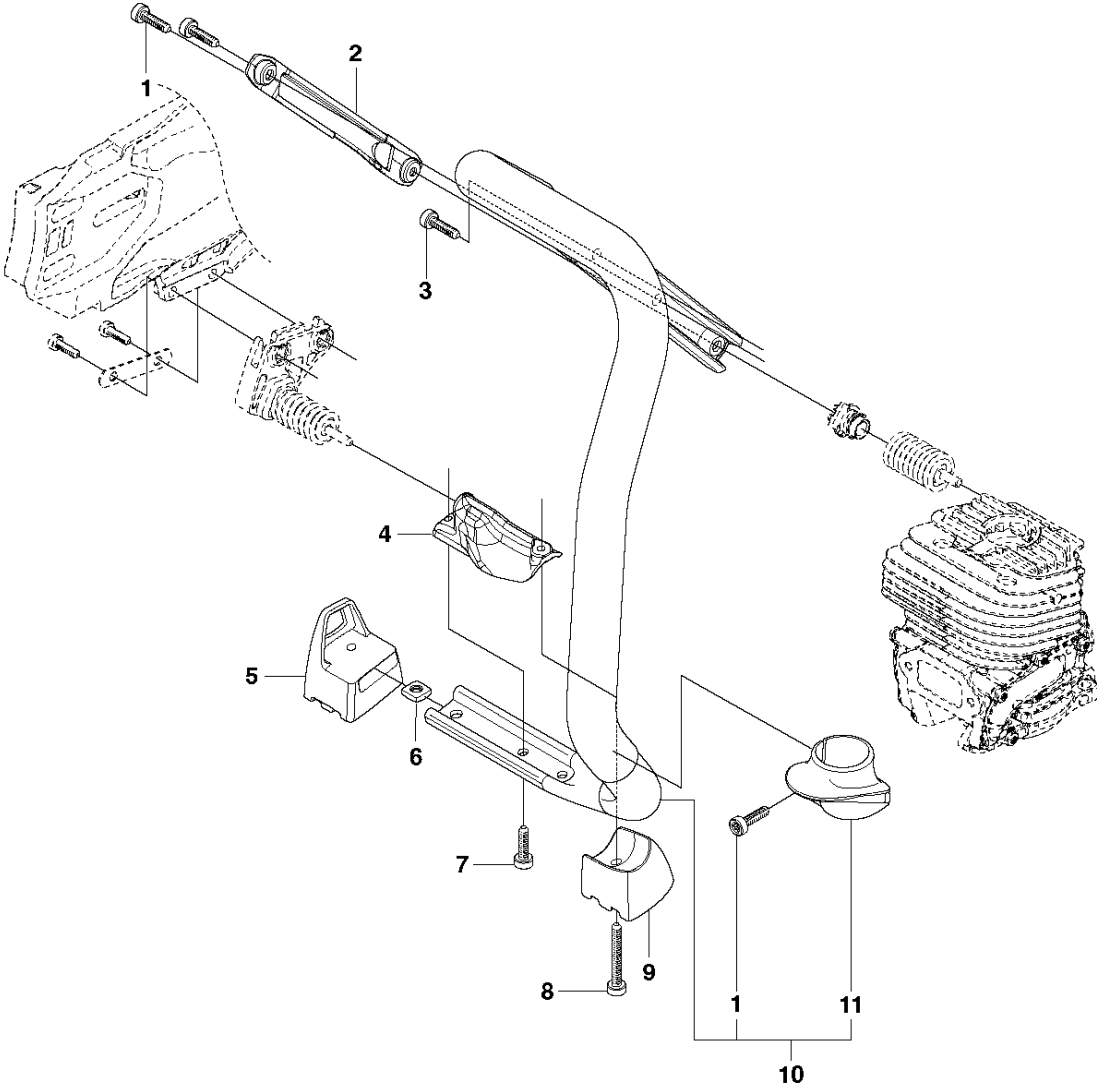

O K770
GROUND SUPPORT

GROUND SUPPORT

K 770, 2017-11

Ref	Part No	Description	Remark	QTY KIT
1	503 21 54-20	SCREW ITXSCT		3
2	577 98 16-02	HOSE GUARD		1
3	544 06 12-01	SCREW ITXSCM		1
4	575 26 77-01	SPRING RETAINER		1
5	522 83 23-01	GROUND SUPPORT		1
6	503 22 65-04	SQUARE NUT		1
7	503 21 53-10	SCREW ITXSCM		3
8	503 21 53-40	SCREW ITXSCM		1
9	522 83 24-01	GROUND SUPPORT		1
10	581 11 06-03	HANDLE ASSY	Incl. 1,11	1
11	506 38 71-02	STOP		1