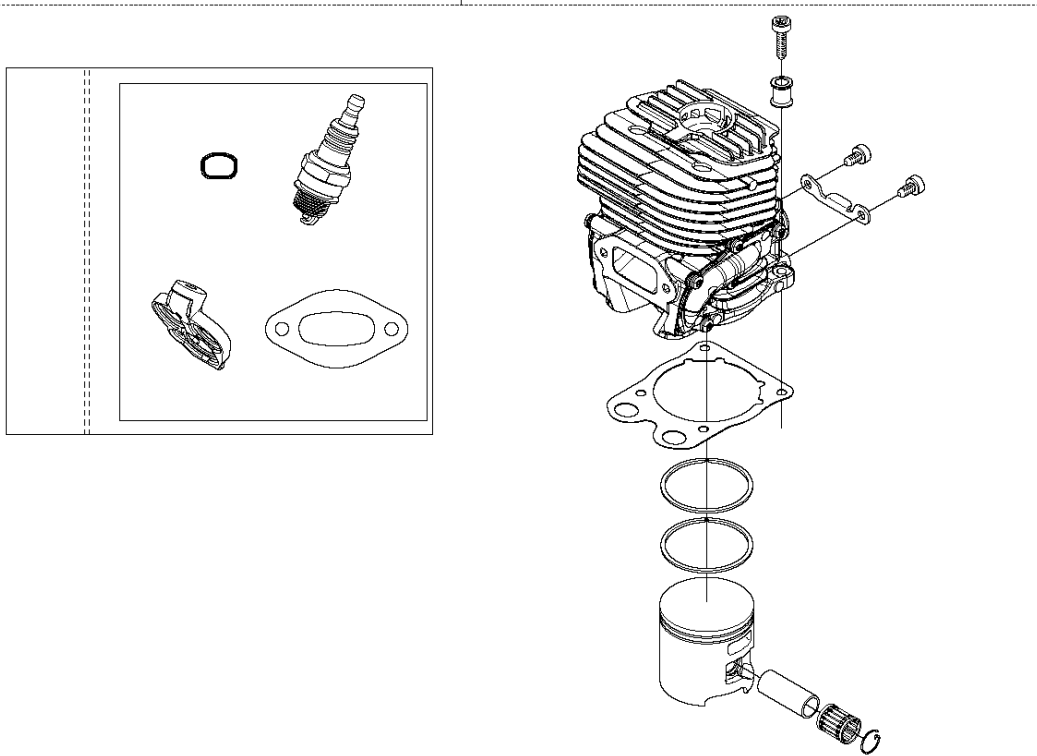

J K770
ENGINE KIT

1