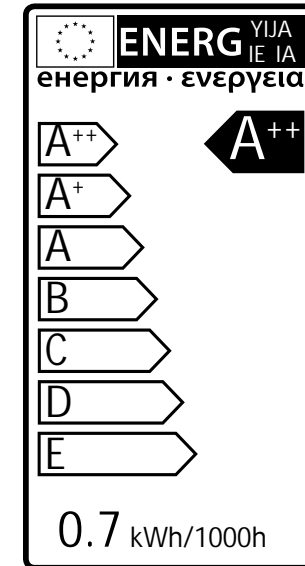

Deimos

3132011

1 Watt	On/Off 5000	Failure < 5% after 1000h
55 Lumen	Non dimmable	Failure < 10% after 6000h
6000 Kelvin	Instant full light	Flux > 80% after 6000h
10.000 Hours	Power factor > 0,5	CRI > 65

1 Watt	On/Off 5000	Failure < 5% after 1000h
50 Lumen	Non dimmable	Failure < 10% after 6000h
3000 Kelvin	Instant full light	Flux > 80% after 6000h
10.000 Hours	Power factor > 0,5	CRI > 65